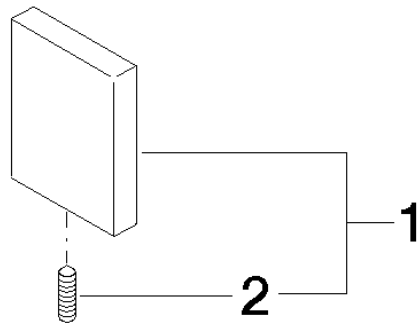

## Cover - Chrome

---

11 001 980

## Cover - Chrome

---

11 001 980

mm [inches]

Cover - Chrome

---

11 001 980

Spare parts list

No.	Item Number	Name	Quantity used	Delivery time
2	04 31 11 113 00 90	pin	1	2